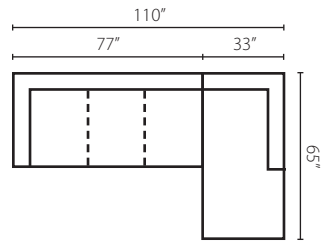

Style B48930 sectional

Configuration A
 B48930L CHASE One Arm Chaise
 B48930 AS Armless Sofa
 B48930R CRNS Corner Sofa

Configuration B
 B48930L S One Arm Sofa
 B48930R CHASE One Arm Chaise

Configuration C
 B48930L CRNS Corner Sofa
 B48930 ALS Armless Loveseat
 B48930R CHASE One Arm Chaise

Configuration D
 B48930L S One Arm Sofa
 B48930R CRNS Corner Sofa

Sectional Pieces

B48930L/R CRNS
 Corner Sofa
 W93"D37"H28"
 2 Pillows

B48930L/R S
 One Arm Sofa
 W77"D37"H28"
 1 Pillow

B48930 AS
 Armless Sofa
 W66"D37"H28"

B48930 ALS
 Armless Loveseat
 W45"D37"H28"

B48930L/R CHASE
 One Arm Chaise
 W33"D65"H28"
 1 Pillow

Free Standing Pieces

B48930 S
 Sofa
 W87"D37"H28"
 2 Arm Pillows

B48930 LS
 Loveseat
 W65"D37"H28"
 2 Arm Pillows