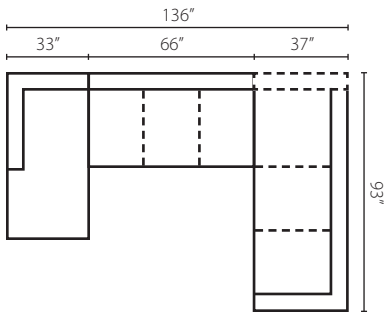

Style B48930 sectional

Configuration A
 B48930L CHASE One Arm Chaise
 B48930 AS Armless Sofa
 B48930R CRNS Corner Sofa

Configuration B
 B48930L S One Arm Sofa
 B48930R CHASE One Arm Chaise

Configuration C
 B48930L CRNS Corner Sofa
 B48930 ALS Armless Loveseat
 B48930R CHASE One Arm Chaise

Configuration D
 B48930L S One Arm Sofa
 B48930R CRNS Corner Sofa

Sectional Pieces

B48930L/R CRNS
 Corner Sofa
 W93"D37"H28"
 2 Pillows

B48930L/R S
 One Arm Sofa
 W77"D37"H28"
 1 Pillow

B48930 AS
 Armless Sofa
 W66"D37"H28"

B48930 ALS
 Armless Loveseat
 W45"D37"H28"

B48930L/R CHASE
 One Arm Chaise
 W33"D65"H28"
 1 Pillow

Free Standing Pieces

B48930 S
 Sofa
 W87"D37"H28"
 2 Arm Pillows

B48930 LS
 Loveseat
 W65"D37"H28"
 2 Arm Pillows

B48930 C
 Chair
 W43"D37"H28"

B48930 OTTO
 Ottoman
 W28"D23"H19"

B48930L/R IQSL
 One Arm
 Queen Sleeper
 W87"D37"H28"
 2 Arm Pillows