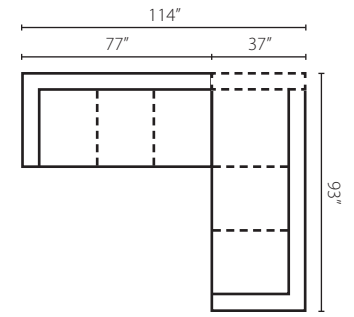

Style B48930 sectional

Configuration A
 B48930L CHASE One Arm Chaise
 B48930 AS Armless Sofa
 B48930R CRNS Corner Sofa

Configuration B
 B48930L S One Arm Sofa
 B48930R CHASE One Arm Chaise

Configuration C
 B48930L CRNS Corner Sofa
 B48930 ALS Armless Loveseat
 B48930R CHASE One Arm Chaise

Configuration D
 B48930L S One Arm Sofa
 B48930R CRNS Corner Sofa

Sectional Pieces

B48930L/R CRNS
 Corner Sofa
 W93"D37"H28"
 2 Pillows

B48930L/R S
 One Arm Sofa
 W77"D37"H28"
 1 Pillow

B48930 AS
 Armless Sofa
 W66"D37"H28"

B48930 ALS
 Armless Loveseat
 W45"D37"H28"

B48930L/R CHASE
 One Arm Chaise
 W33"D65"H28"
 1 Pillow

Free Standing Pieces

B48930 S
 Sofa
 W87"D37"H28"
 2 Arm Pillows

B48930 LS
 Loveseat
 W65"D37"H28"
 2 Arm Pillows

B48930 C
 Chair
 W43"D37"H28"

B48930 OTTO
 Ottoman
 W28"D23"H19"

B48930L/R IQSL
 One Arm
 Queen Sleeper
 W87"D37"H28"
 2 Arm Pillows