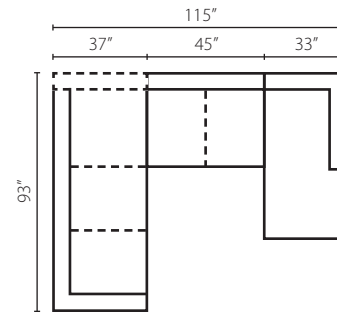

Style B48930 sectional

Configuration A
 B48930L CHASE One Arm Chaise
 B48930 AS Armless Sofa
 B48930R CRNS Corner Sofa

Configuration B
 B48930L S One Arm Sofa
 B48930R CHASE One Arm Chaise

Configuration C
 B48930L CRNS Corner Sofa
 B48930 ALS Armless Loveseat
 B48930R CHASE One Arm Chaise

Configuration D
 B48930L S One Arm Sofa
 B48930R CRNS Corner Sofa

Sectional Pieces

B48930L/R CRNS
 Corner Sofa
 W93"D37"H28"
 2 Pillows

B48930L/R S
 One Arm Sofa
 W77"D37"H28"
 1 Pillow

B48930 AS
 Armless Sofa
 W66"D37"H28"

B48930 ALS
 Armless Loveseat
 W45"D37"H28"

B48930L/R CHASE
 One Arm Chaise
 W33"D65"H28"
 1 Pillow

Free Standing Pieces

B48930 S
 Sofa
 W87"D37"H28"
 2 Arm Pillows

B48930 LS
 Loveseat
 W65"D37"H28"
 2 Arm Pillows

B48930 C
 Chair
 W43"D37"H28"

B48930 OTTO
 Ottoman
 W28"D23"H19"

B48930L/R IQSL
 One Arm
 Queen Sleeper
 W87"D37"H28"
 2 Arm Pillows