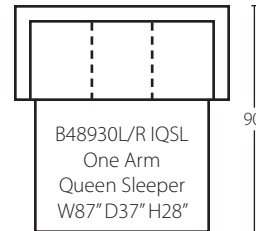

B48930L/R IQSL
One Arm
Queen Sleeper
W87"D37"H28"
2 Arm Pillows